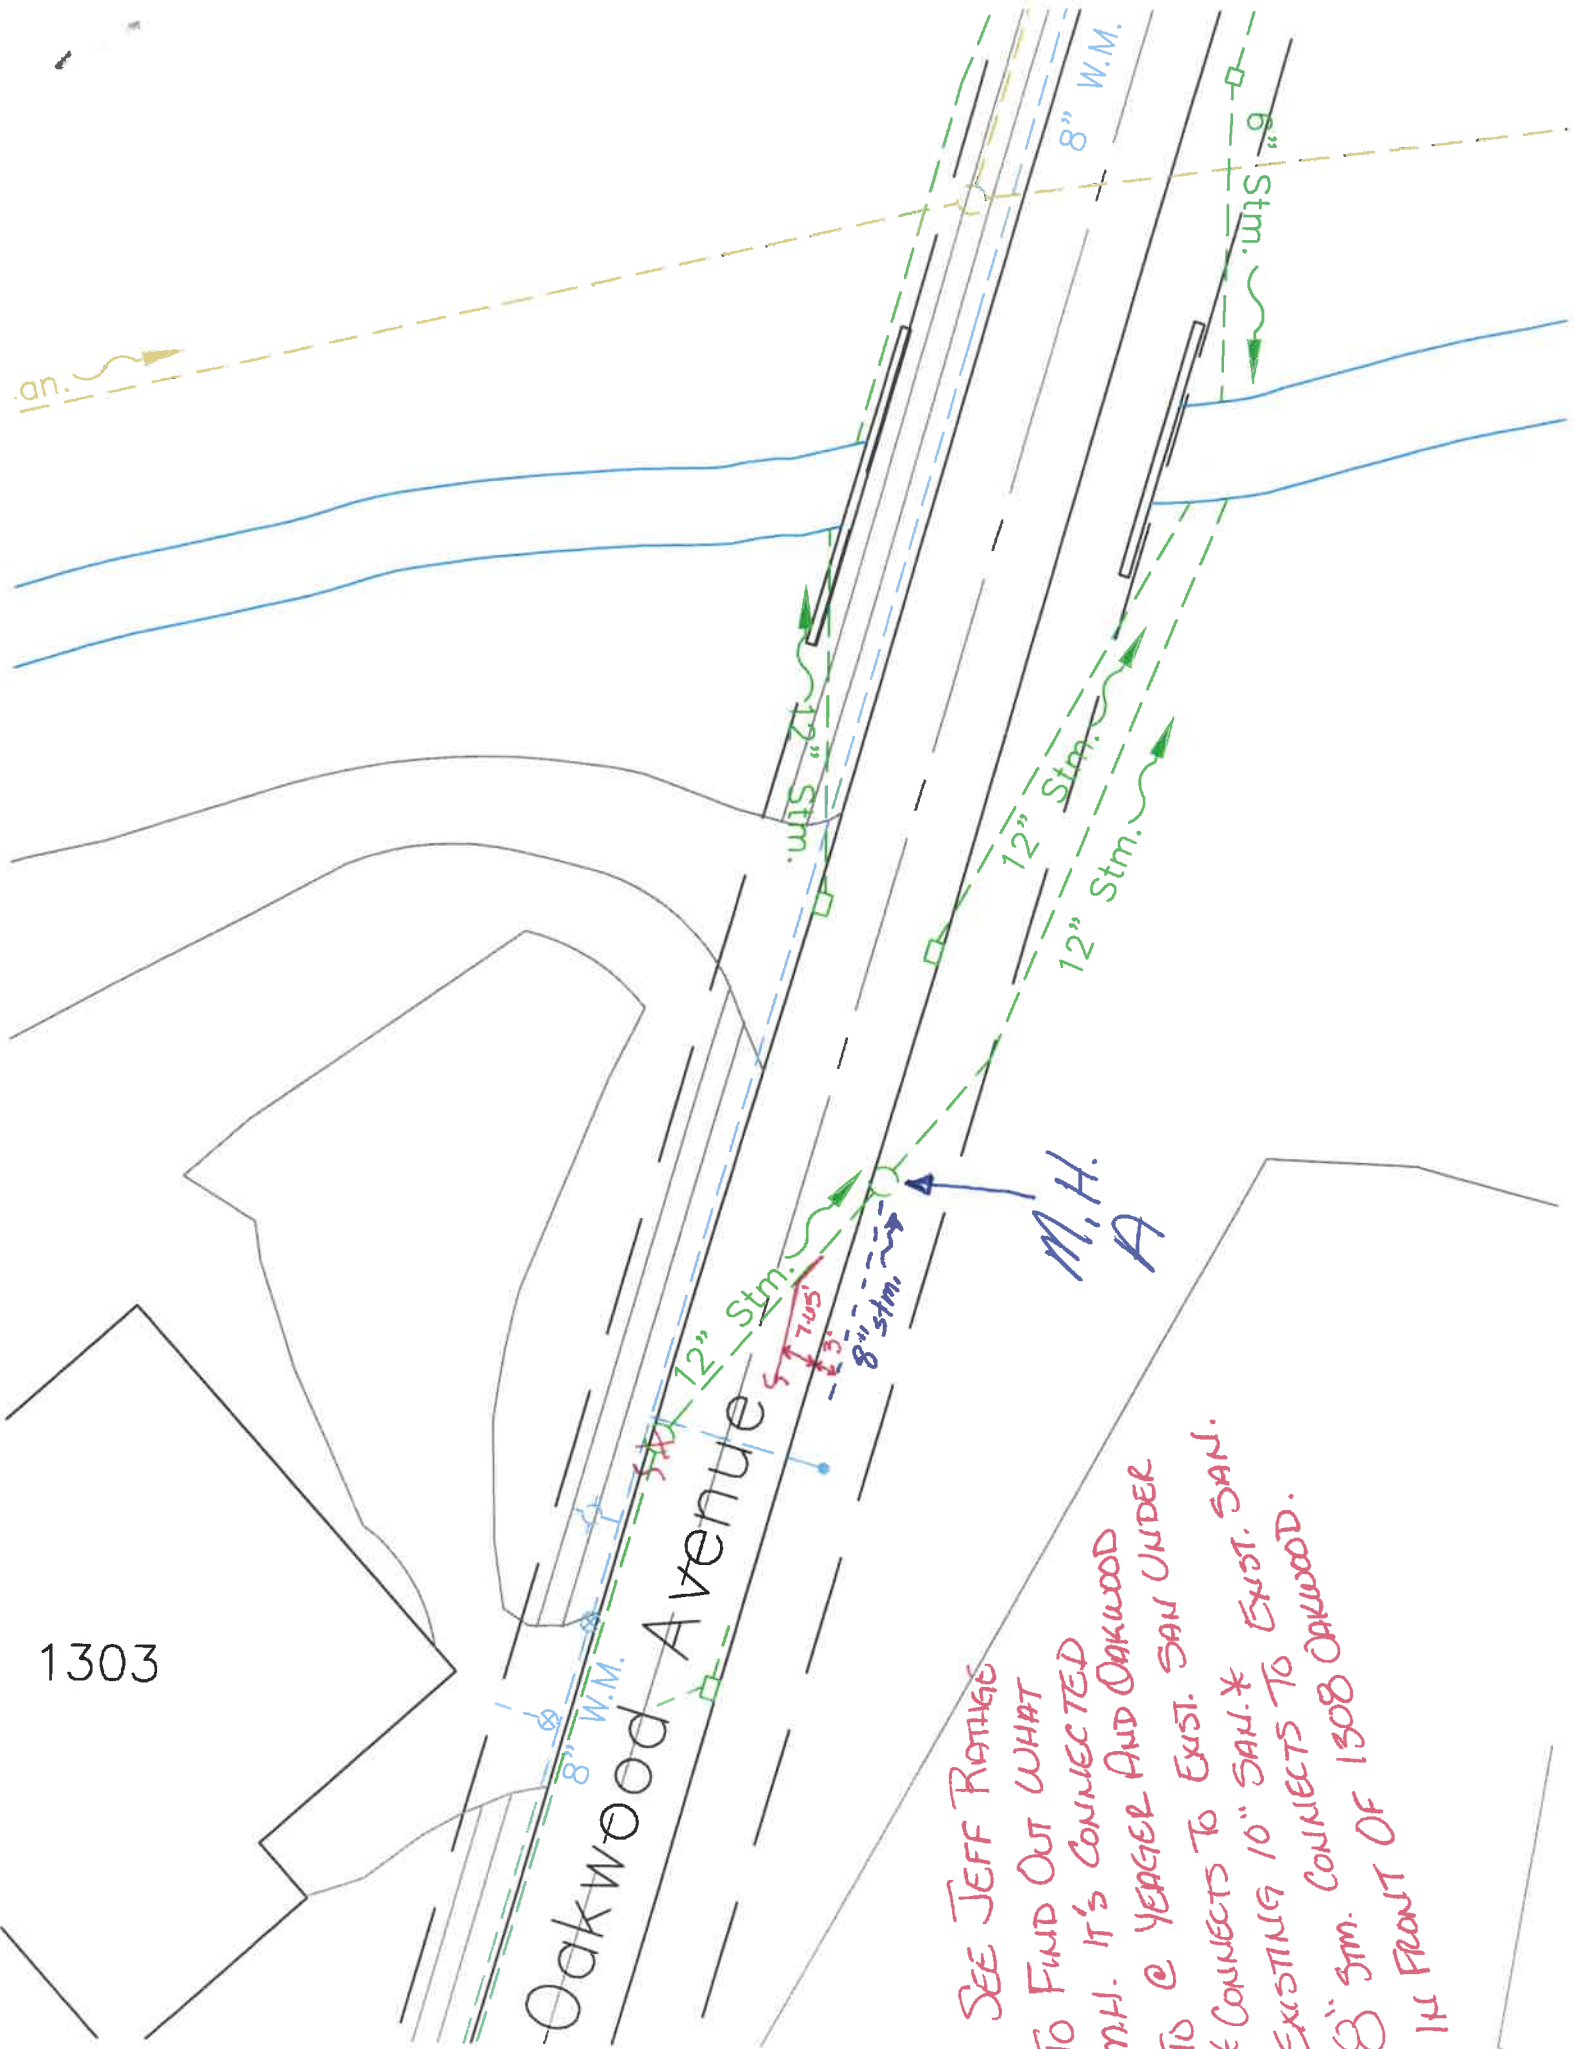

1303

Oakwood Avenue

M.H.
A

SEE JEFF RATHGÉ
TO FIND OUT WHAT
M.H. IT'S CONNECTED
TO @ YEAGER AND OAKWOOD
*CONNECTS TO EXIST. SAN UNDER
EXISTING 10" SAN. * EXIST. SAN.
8" STM. CONNECTS TO
14' FRONT OF 1308 OAKWOOD.

02-09

Fred Gerken
#1303
Oakwood Ave